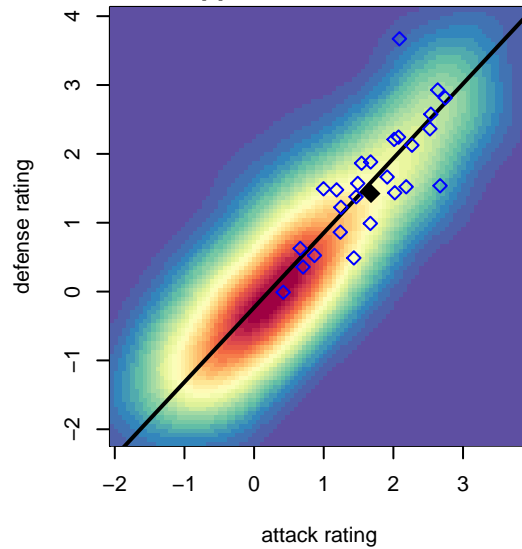

**attack and defense rating
relative to others at age
and all opponents in last 13 months**