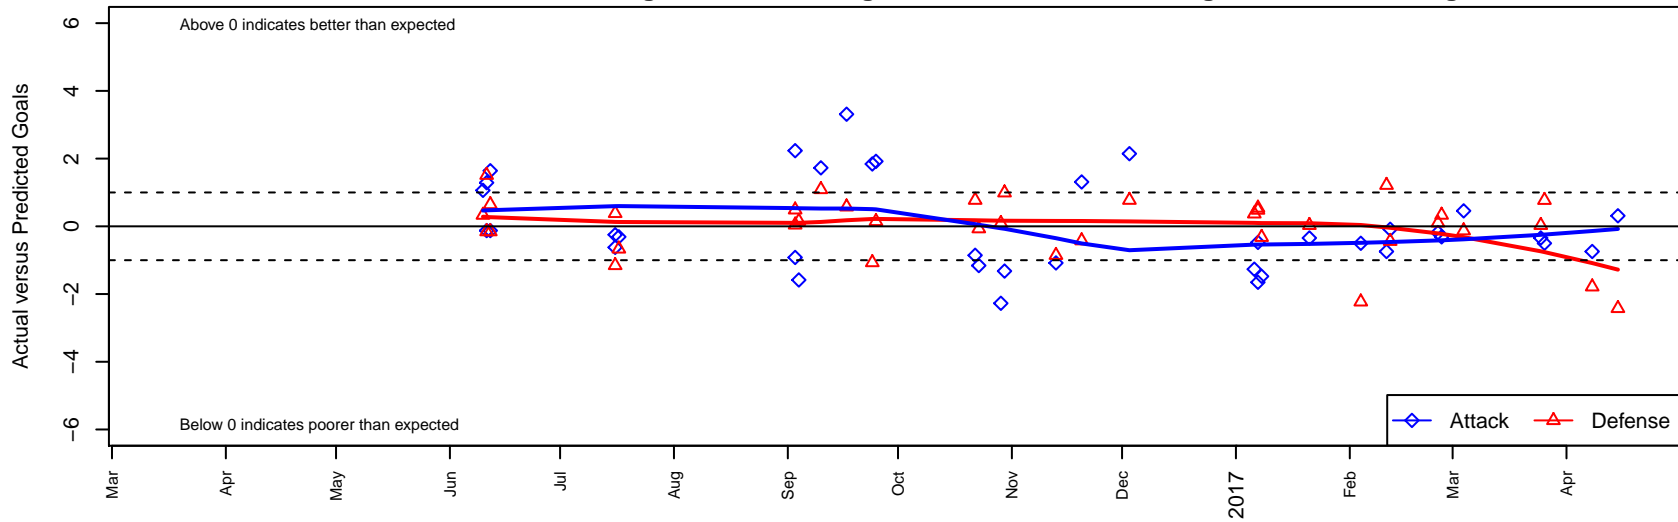

FWFC Blue G04

Federal Way FC
 Federal Way, WA
 G04 total strength=1247
 attack=5.36 defense=4.15
 fall league = RCL G04 Div 2
 spr league = Win RCL G04 Div 1

alt names used:
 FEDERAL WAY FC FWFC G04 BLUE (WA)
 FWFC G04 Blue
 FWFC G04 Blue
 FWFC G04 Blue (A)
 FWFC G04 Blue
 FWFC G04 Blue (A)
 FWFC G04 Blue (A)

FWFC Blue G04
 Dots are actual minus expected GF (blue circles) and GA (red triangles).
 Blue line is smoothed change in attack strength. Red is smoothed change in defense strength.

**attack and defense variance (black dot)
relative to other teams
and top 10 in region**