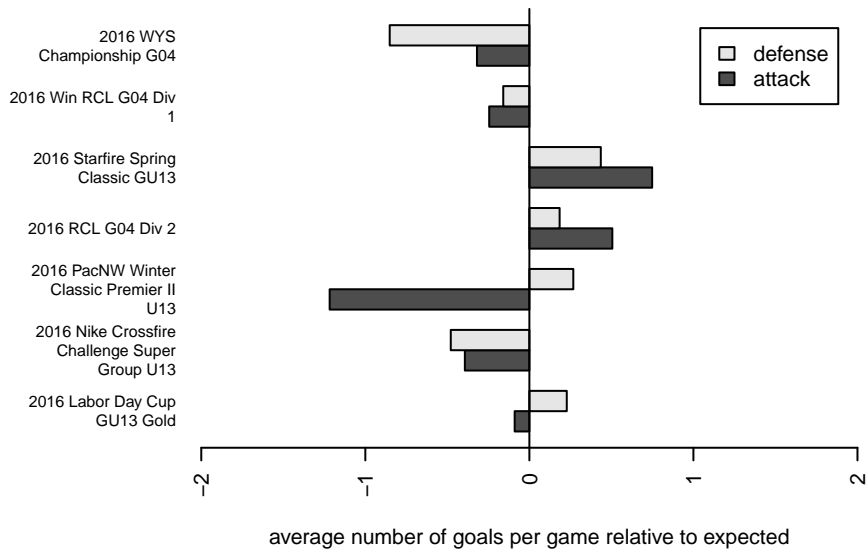

Performance relative to 13 month average