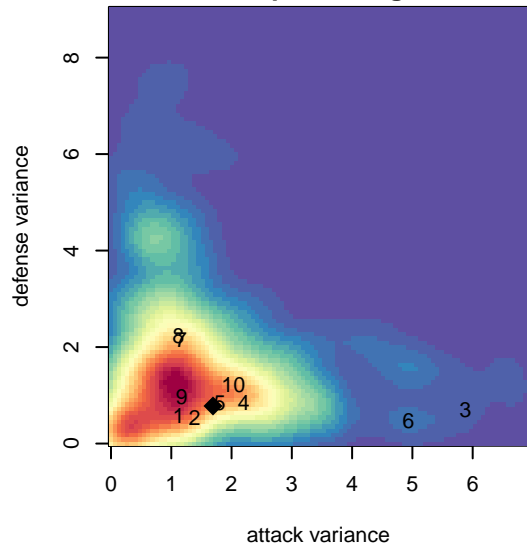

FWFC Blue G04

Federal Way FC
 Federal Way, WA
 G04 total strength=1247
 attack=5.36 defense=4.15
 fall league = RCL G04 Div 2
 spr league = Win RCL G04 Div 1

alt names used:
 FEDERAL WAY FC FWFC G04 BLUE (WA)
 FWFC G04 Blue
 FWFC G04 Blue
 FWFC G04 Blue (A)
 FWFC G04 Blue
 FWFC G04 Blue (A)
 FWFC G04 Blue (A)

FWFC Blue G04
 Dots are actual minus expected GF (blue circles) and GA (red triangles).
 Blue line is smoothed change in attack strength. Red is smoothed change in defense strength.

**attack and defense variance (black dot)
relative to other teams
and top 10 in region**