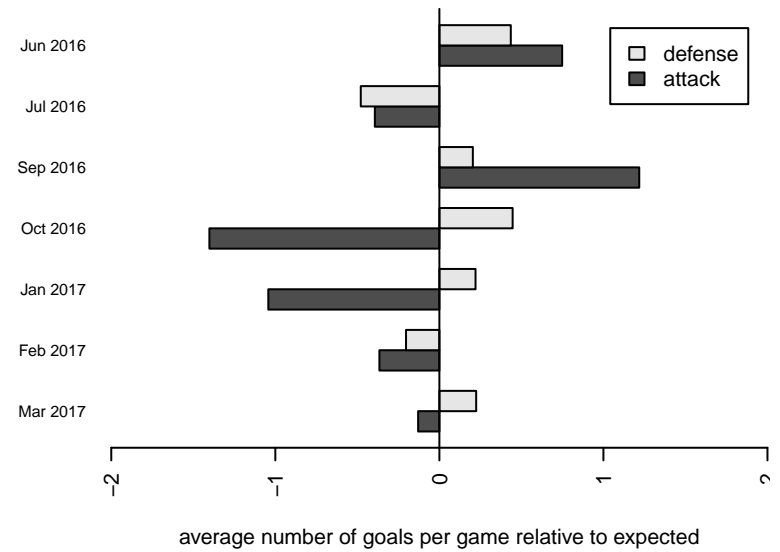

Performance relative to 13 month average