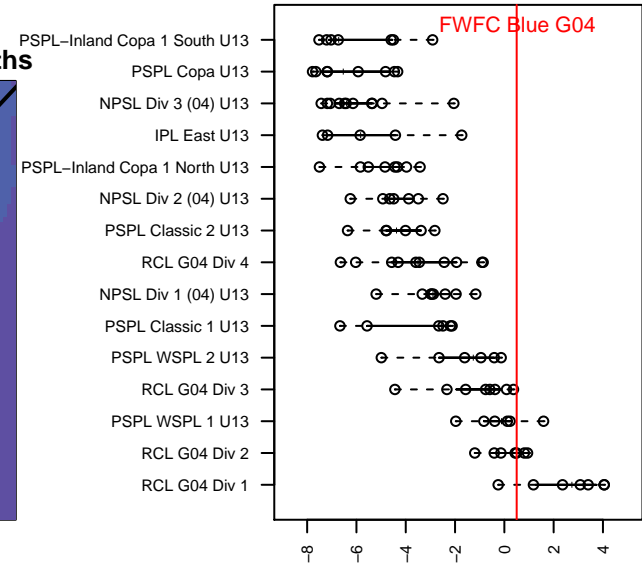

**attack and defense rating
relative to others at age
and all opponents in last 13 months**